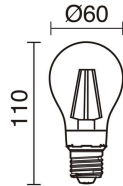

632C-L0506B-01
Lamp LED FILAMENT E27 LED
Bulb 6W 800lm CRI80 2700K 360°

Input voltage	110-240V AC
Frequency	50/60
Wattage (W)	6.0
IP	IP20
Protection class	Class I