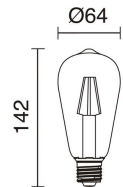

632G-L0504B-01
Lamp LED FILAMENT E27 LED
Bulb 4W 470lm CRI80 2700K 360°

Input voltage	220-240V AC
Frequency	50/60
Wattage (W)	4.0
IP	IP20
Protection class	Class I