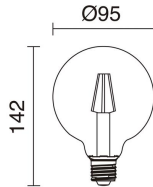

MILDRED

608A-G05X1A-40

Suspended Lamp MILDRED E27 60W Brushed aluminum

RECOMMENDED ACCESSORIES

632F-L0504B-01
Lamp LED FILAMENT E27 LED
Bulb 4W 470lm CRI80 2700K 360°

Input voltage	220-240V AC
Frequency	50/60
Wattage (W)	4.0
IP	IP20
Protection class	Class I