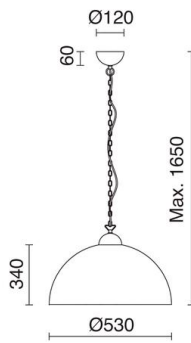

TANNA 618A-G05X1A-02

Suspended Lamp TANNA E27 60W Black

The TANNA fixture is a ceiling lamp that has been designed from an original circular design and overlooking the decoration and lighting of interior spaces residential home. TANNA created by mixing shades of black and gold leaf. Novolux Lighting recommends using LED lamps as a light source for this luminaire.

GENERAL DATA

Category	Pendant
Family	Tanna
Finish	[02] Black
Location	Indoor
Installation	Ceiling
Body material	Steel
ETIM class	EC001743
EAN	8435258612897

LIGHT SOURCES AND BEAMS

Sources	E27 LED Bulb/TC-TSE/HAL 60W max.
Lamp included	No
Beam	Direct symmetric

TECHNICAL DATA

Dimensions	Maximum height x Maximum diameter (mm): 1650 x 530
IP	IP20
Protection class	Class II
Frequency	50/60 Hz
Input voltage	110-240V AC V
Weight	4.8 Kg
Lead wire length	1,650.0 mm
ECORAE category I	CAT-B