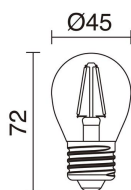

COMPACT 621C-G05X1A-50-CA Wall Bracket COMPACT E27-Ø45 40W Cotton White Wood beech

RECOMMENDED ACCESSORIES

632H-L0504B-01
Lamp LED FILAMENT E27 LED
Bulb 4W 450lm/450lm CRI80
2000K/2500K White

Input voltage	220-240V AC
Frequency	50/60
Wattage (W)	4.0
IP	IP20