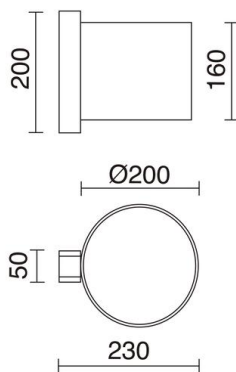

# COMPACT 621C-G05X1A-50-CA Wall Bracket COMPACT E27-Ø45 40W Cotton White Wood beech

The Compact family of products is available in three versions: wall lamp, table luminaire and lounge foot. Manufactured in wood and cotton screen. It is a collection of compact design, which brings warmth to any corner. Screen included.

## GENERAL DATA

Category	Surface
Family	Compact
Finish	[CA] Cotton White / [50] Wood beech
Location	Indoor
Installation	Wall
Body material	Beech wood
Diffuser material	Cotton
ETIM class	EC0028g2
EAN	8433264099930

## TECHNICAL DATA

Dimensions	Width x Height x Length (mm): 230 x 200 x 200
IP	IP20
Protection class	Class I
Frequency	50/60 Hz
Input voltage	110-240V AC V
Weight	0.65 Kg
Cable outlets	1