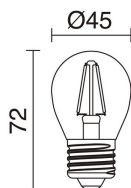

COMPACT 621C-G05X1A-50-DC Wall Bracket COMPACT E27-Ø45 40W Cotton beige Wood beech

RECOMMENDED ACCESSORIES

632H-L0504B-01
Lamp LED FILAMENT E27 LED
Bulb 4W 450lm/450lm CRI80
2000K/2500K White

Input voltage	220-240V AC
Frequency	50/60
Wattage (W)	4.0
IP	IP20