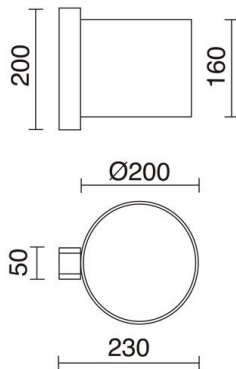

# COMPACT 621C-G05X1A-50-DC Wall Bracket COMPACT E27-Ø45 40W Cotton beige Wood beech

The Compact family of products is available in three versions: wall lamp, table luminaire and lounge foot. Manufactured in wood and cotton screen. It is a collection of compact design, which brings warmth to any corner. Screen included.

## GENERAL DATA

Category	Surface
Family	Compact
Finish	[CC] Cotton beige / [50] Wood beech
Location	Indoor
Installation	Wall
Body material	Beech wood
Diffuser material	Eco
ETIM class	EC0028g2
EAN	8433264099954