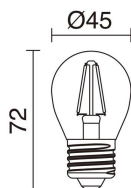

COMPACT 621D-G05X1A-50-CA Table lamp COMPACT E27 40W Cotton White Wood beech

RECOMMENDED ACCESSORIES

632H-L0504B-01
Lamp LED FILAMENT E27 LED
Bulb 4W 450lm/450lm CRI80
2000K/2500K White

Input voltage	220-240V AC
Frequency	50/60
Wattage (W)	4.0
IP	IP20