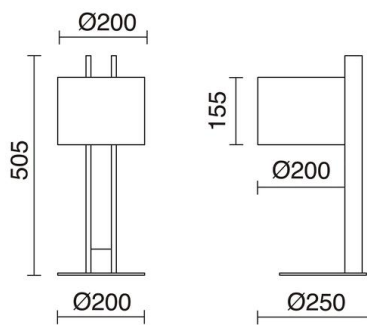

COMPACT 621D-G05X1A-50-CA Table lamp COMPACT E27 40W Cotton White Wood beech

The Compact family of products is available in three versions: wall lamp, table luminaire and lounge foot. Manufactured in wood and cotton screen. It is a collection of compact design, which brings warmth to any corner. Screen included.

GENERAL DATA

Category	Floor and Table lamps
Family	Compact
Finish	[CA] Cotton White / [50] Wood beech
Location	Indoor
Installation	Table lamp
Body material	Wood
Lampshade material	Cotton
ETIM class	EC000302
EAN	8433264115418

LIGHT SOURCES AND BEAMS

Sources	E27 LED Bulb G45/HAL G45 40W max.
Lamp included	No

TECHNICAL DATA

Dimensions	Width x Height x Depth (mm): 200 x 505 x 250
IP	IP20
Protection class	Class II
Frequency	50/60 Hz
Input voltage	110-240V AC V
Power switches	1
Weight	1.8 Kg
Cable outlets	1
Lead wire length	2,000.0 mm

Input voltage	220-240V AC
Frequency	50/60
Wattage (W)	4.0
IP	IP20

COMPACT

621D-G05X1A-50-CA Table lamp COMPACT E27 40W Cotton White Wood beech

PRODUCTS OF THE SAME FAMILY

COMPACT F

COMPACT W