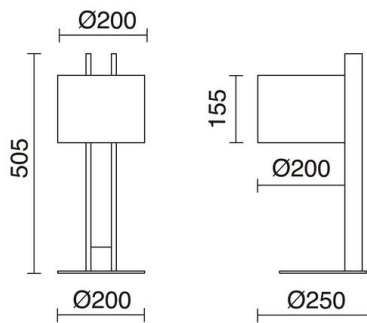

COMPACT 621D-G05X1A-50-CG Table lamp COMPACT E27 40W Coton earth Wood beech

The Compact family of products is available in three versions: wall lamp, table luminaire and lounge foot. Manufactured in wood and cotton screen. It is a collection of compact design, which brings warmth to any corner. Screen included.

GENERAL DATA

Category	Floor and Table lamps
Family	Compact
Finish	[CG] Coton earth / [50] Wood beech
Location	Indoor
Installation	Table lamp
Body material	Wood
Lampshade material	Cotton
ETIM class	EC000302
EAN	8433264115425

LIGHT SOURCES AND BEAMS

Sources	E27 LED Bulb G45/HAL G45 40W max.
Lamp included	No

TECHNICAL DATA

Dimensions	Height x Width x Depth (mm): 505 x 200 x 250
IP	IP20
Protection class	Class II
Frequency	50/60 Hz
Input voltage	110-240V AC V
Power switches	1
Weight	1.8 Kg
Cable outlets	1
Lead wire length	2,000.0 mm

NOTES

Shade included

COMPACT 621D-G05X1A-50-CG Table lamp COMPACT E27 40W Coton earth Wood beech

RECOMMENDED ACCESSORIES

632H-L0504B-01
Lamp LED FILAMENT E27 LED
Bulb 4W 450lm/450lm CRI80
2000K/2500K White