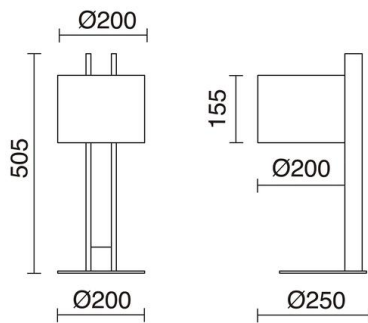

COMPACT 621D-G05X1A-50-DC Table lamp COMPACT E27 40W Cotton beige Wood beech

The Compact family of products is available in three versions: wall lamp, table luminaire and lounge foot. Manufactured in wood and cotton screen. It is a collection of compact design, which brings warmth to any corner. Screen included.

GENERAL DATA

Category	Floor and Table lamps
Family	Compact
Finish	[CC] Cotton beige / [50] Wood beech
Location	Indoor
Installation	Table lamp
Body material	Wood
Lampshade material	Cotton
ETIM class	EC000302
EAN	8433264115432

LIGHT SOURCES AND BEAMS

Sources	E27 LED Bulb G45/HAL G45 40W max.
Lamp included	No

TECHNICAL DATA

Dimensions	Height x Width x Depth (mm): 505 x 200 x 250
IP	IP20
Protection class	Class II
Frequency	50/60 Hz
Input voltage	110-240V AC V
Power switches	1
Weight	1.8 Kg
Cable outlets	1
Lead wire length	2,000.0 mm

NOTES

Shade included

COMPACT 621D-G05X1A-50-DC Table lamp COMPACT E27 40W Cotton beige Wood beech

RECOMMENDED ACCESSORIES

632H-L0504B-01
Lamp LED FILAMENT E27 LED
Bulb 4W 450lm/450lm CRI80
2000K/2500K White