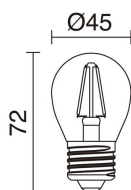

COMPACT 621D-G05X1A-50-DC Table lamp COMPACT E27 40W Cotton beige Wood beech

RECOMMENDED ACCESSORIES

632H-L0504B-01
Lamp LED FILAMENT E27 LED
Bulb 4W 450lm/450lm CRI80
2000K/2500K White

Input voltage	220-240V AC
Frequency	50/60
Wattage (W)	4.0
IP	IP20