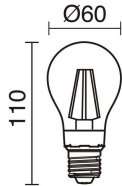

LIGHT SOURCES AND BEAMS

Sources	E27 LED Bulb G45/HAL G45 40W max.
Lamp included	No

TECHNICAL DATA

Dimensions	Width x Depth x Height (mm): 250 x 360 x 1405
IP	IP20
Protection class	Class II
Frequency	50/60 Hz
Input voltage	110-240V AC V
Power switches	1
Weight	6.1 Kg
Cable outlets	1
Lead wire length	2,000.0 mm

NOTES

Shade included

COMPACT 621E-G05X1A-50-CA Floor lamp COMPACT E27 40W Cotton White Wood beech

RECOMMENDED ACCESSORIES

632C-L0506B-01
Lamp LED FILAMENT E27 LED
Bulb 6W 800lm CRI80 2700K 360°

Input voltage	110-240V AC
Frequency	50/60
Wattage (W)	6.0
IP	IP20
Protection class	Class I

632C-L0506B-02
Lamp LED FILAMENT E27 LED
Bulb 6W 800lm 4000K 360°

Input voltage	110-240V AC
Frequency	50/60
Wattage (W)	6.0
IP	IP20
Protection class	Class I

COMPACT

621E-G05X1A-50-CA Floor lamp COMPACT E27 40W Cotton White Wood beech