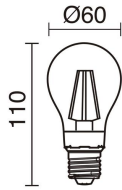

GENERAL DATA

Category	Floor and Table lamps
Family	Compact
Finish	[CA] Cotton White / [50] Wood beech
Location	Indoor
Installation	Floor
Body material	Wood
Lampshade material	Cotton
ETIM class	EC000302
EAN	8433264115449

LIGHT SOURCES AND BEAMS

Sources	E27 LED Bulb G45/HAL G45 40W max.
Lamp included	No

TECHNICAL DATA

Dimensions	Width x Depth x Height (mm): 250 x 360 x 1405
IP	IP20
Protection class	Class II
Frequency	50/60 Hz
Input voltage	110-240V AC V
Power switches	1
Weight	6.1 Kg
Cable outlets	1
Lead wire length	2,000.0 mm

NOTES

Shade included

COMPACT 621E-G05X1A-50-CA Floor lamp COMPACT E27 40W Cotton White Wood beech

RECOMMENDED ACCESSORIES

632C-L0506B-01
Lamp LED FILAMENT E27 LED
Bulb 6W 800lm CRI80 2700K 360°

Input voltage	110-240V AC
Frequency	50/60
Wattage (W)	6.0
IP	IP20
Protection class	Class I