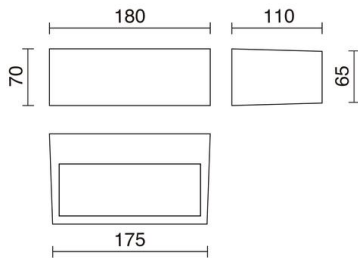

IONA 634A-L0113B-01 Wall Bracket IONA LED SMD AC 13W 1200lm CRI80 3000K up-down White

IONA is a family of LED fixtures rectangular wall that have been made from a combination of aluminum and glass. The IONA luminaires are designed in view of the LED lighting and interior / exterior spaces in homes and hotels where efficient lighting is based.

GENERAL DATA

Category	Surface
Family	Iona
Finish	[01] White
Location	Indoor
Installation	Wall
Body material	Aluminum
Diffuser material	Frosted glass
ETIM class	EC0028g2
EAN	8435258618226

LIGHT SOURCES AND BEAMS

Sources	LED SMD AC 13W 1200lm 3000K CRI80
Energy efficiency	G (3000K)
Beams	Direct symmetric Indirect symmetric

TECHNICAL DATA

Dimensions	Length x Width x Height (mm): 180 x 110 x 70
IP	IP44
Protection class	Class I
Frequency	50/60 Hz
Input voltage	220-240V AC V
Auxiliary gear	Driver integrado
Lifetime	40.000 h
LED lifetime L	80
LED lifetime B	50
Weight	0.7 Kg
Cable outlets	1
ECORAAE category I	LED-A