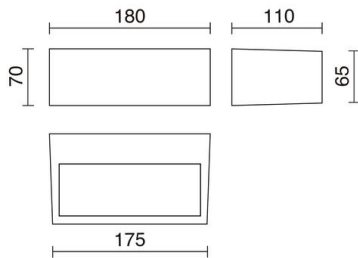

IONA 634A-L0113B-02

Wall Bracket IONA LED SMD AC 13W 1200lm CRI80 3000K up-down Black

IONA is a family of LED fixtures rectangular wall that have been made from a combination of aluminum and glass. The IONA luminaires are designed in view of the LED lighting and interior / exterior spaces in homes and hotels where efficient lighting is based.

GENERAL DATA

Category	Surface
Family	Iona
Finish	[02] Black
Location	Indoor
Installation	Wall
Body material	Aluminum
Diffuser material	Frosted glass
EAN	8433264118365

LIGHT SOURCES AND BEAMS

Sources	LED SMD AC 13W 1200lm 3000K CRI80
Energy efficiency	F (3000K)
Beams	Direct symmetric, Indirect symmetric

TECHNICAL DATA

Dimensions	Length x Width x Height (mm): 180 x 110 x 70
IP	IP44
Protection class	Class I
Frequency	50/60 Hz
Input voltage	220-240V AC V
Auxiliary gear	Driver integrado
Lifetime	40,000 h
LED lifetime L	80
LED lifetime B	50
Weight	0.7 Kg
Cable outlets	1