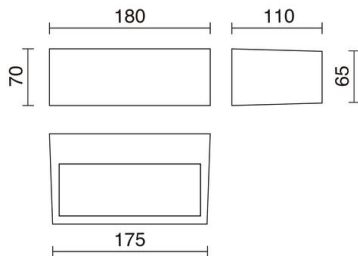

IONA 634A-L0113B-03

Wall Bracket IONA LED SMD AC 13W 1200lm CRI80 3000K up-down Grey

IONA is a family of LED fixtures rectangular wall that have been made from a combination of aluminum and glass. The IONA luminaires are designed in view of the LED lighting and interior / exterior spaces in homes and hotels where efficient lighting is based.

GENERAL DATA

Category	Surface
Family	Iona
Finish	[03] Grey
Location	Indoor
Installation	Wall
Body material	Aluminum
Diffuser material	Frosted glass
ETIM class	EC0028g2
EAN	8435258618219

LIGHT SOURCES AND BEAMS

Sources	LED SMD AC 13W 1200lm 3000K CRI80
Energy efficiency	F (3000K)
Beams	Direct symmetric Indirect symmetric

TECHNICAL DATA

Dimensions	Height x Width x Length (mm): 70 x 180 x 110
IP	IP44
Protection class	Class I
Frequency	50/60 Hz
Input voltage	220-240V AC V
Auxiliary gear	Driver integrado
Lifetime	40.000 h
LED lifetime L	80
LED lifetime B	50
Weight	0.7 Kg
ECORAE category I	LED-A