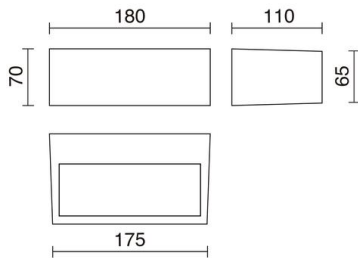

IONA 634B-L0113B-01

Wall Bracket IONA LED SMD AC 13W 1200lm CRI80 3000K White

IONA is a family of LED fixtures rectangular wall that have been made from a combination of aluminum and glass. The IONA luminaires are designed in view of the LED lighting and interior / exterior spaces in homes and hotels where efficient lighting is based.

GENERAL DATA

Category	Surface
Family	Iona
Finish	[01] White
Location	Indoor
Installation	Wall
Body material	Aluminum
Diffuser material	Frosted glass
ETIM class	EC0028g2
EAN	8435256541946

LIGHT SOURCES AND BEAMS

Sources	LED SMD AC 13W 1200lm 3000K CRI80
Energy efficiency	F (3000K)
Beam	Direct symmetric

TECHNICAL DATA

Dimensions	Height x Width x Length (mm): 70 x 180 x 110
IP	IP44
Protection class	Class I
Frequency	50/60 Hz
Input voltage	220-240V AC V
Auxiliary gear	Driver integrado
Lifetime	40.000 h
LED lifetime L	80
LED lifetime B	50
Weight	0.7 Kg
ECORAE category I	LED-A