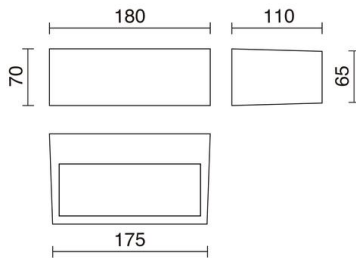

IONA 634B-L0113B-02

Wall Bracket IONA LED SMD AC 13W 1300lm CRI80 3000K Black

IONA is a family of LED fixtures rectangular wall that have been made from a combination of aluminum and glass. The IONA luminaires are designed in view of the LED lighting and interior / exterior spaces in homes and hotels where efficient lighting is based.

GENERAL DATA

Category	Surface
Family	Iona
Finish	[02] Black
Location	Indoor
Installation	Wall
Body material	Aluminum
Diffuser material	Frosted glass
EAN	8433264118372

LIGHT SOURCES AND BEAMS

Sources	LED SMD AC 13W 1300lm 3000K CRI80
Energy efficiency	F (3000K)
Beam	Direct symmetric

TECHNICAL DATA

Dimensions	Height x Width x Length (mm): 70 x 180 x 110
IP	IP44
Protection class	Class I
Frequency	50/60 Hz
Input voltage	220-240V AC V
Lifetime	40,000 h
LED lifetime L	80
LED lifetime B	50
Weight	0.7 Kg
Cable outlets	1