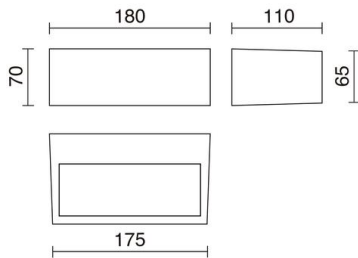

IONA 634B-L0113B-03

Wall Bracket IONA LED SMD AC 13W 1200lm CRI80 3000K Grey

IONA is a family of LED fixtures rectangular wall that have been made from a combination of aluminum and glass. The IONA luminaires are designed in view of the LED lighting and interior / exterior spaces in homes and hotels where efficient lighting is based.

GENERAL DATA

Category	Surface
Family	Iona
Finish	[03] Grey
Location	Indoor
Installation	Wall
Body material	Aluminum
Diffuser material	Frosted glass
ETIM class	EC0028g2
EAN	8435258618202

LIGHT SOURCES AND BEAMS

Sources	LED SMD AC 13W 1200lm 3000K CRI80
Energy efficiency	F (3000K)
Beam	Direct symmetric

TECHNICAL DATA

Dimensions	Height x Width x Length (mm): 70 x 180 x 110
IP	IP44
Protection class	Class I
Frequency	50/60 Hz
Input voltage	220-240V AC V
Auxiliary gear	Driver integrado
Lifetime	40.000 h
LED lifetime L	80
LED lifetime B	50
Weight	0.7 Kg
ECORAE category I	LED-A