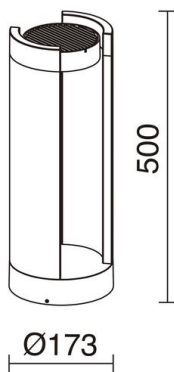

NURE 639A-L0215B-01 Bollard NURE IP65 LED SMD AC 15W 2145lm CRI80 4000K 46° 500mm 300° White

The Nure beacon is made of aluminum in white with IP65 and a color temperature of 4000K. The light is adjustable with the max. Inclination angle: 300°. Its beam of light is direct. It is designed to illuminate the garden areas outside.

GENERAL DATA

Category	Bollards and columns
Family	Nure
Finish	[01] White
Location	Outdoor
Installation	Floor
Body material	Aluminum
Diffuser material	Opalized crystal
ETIM class	EC000301
EAN	8435256535297

LIGHT SOURCES AND BEAMS

Sources	LED SMD AC 15W max. 2145lm 4000K CRI80
Total flux	701 lm
Energy efficiency	A++, A+, A
Beam	46° - Direct symmetric

TECHNICAL DATA

Dimensions	Diameter x Height (mm): 173 x 500
IP	IP65
Protection class	Class I
Frequency	50/60 Hz
Input voltage	220-240V AC V
Auxiliary gear	Electronic
Lifetime	27,000 h
LED lifetime L	80
LED lifetime B	50
Weight	3.0 Kg
Cable outlets	2
Tilt angle	300.0 °
ECORAE category I	LED-A
ECORAE I	0.5
Anchorage included	Yes
Flammable surfaces	Yes