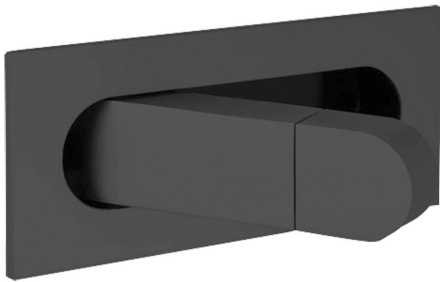

SINCE 1978

Product Datasheet

LEADING LIGHT

vkleadinglight.gr

Ellis

VK/04155/WA/B/W

Wall light led, recessed, 100-265V, 3W, 3000K, 110lm, 30°, CRI>80, IP20, black

IP20

Dimensions	Gallery	Downloads
<p>Cut hole 19x6cm 6cm</p>		

VK Leading Light

Since 1978

Technical Specifications	
Kelvin	3000K
Power	3W
Voltage	100-265V
Fitting	Reading Led
Type	Light
Safety class	
Light source	Cree
IP Rating	IP20
CRI	CRI>80
Dimmable	
Lifetime	50.000hrs
Working temperature	-20-40°C
PAGE	285 Decorative 2024
NICKNAME	Ellis

Physical Specifications	
Color	Black matt
Material	Aluminium
Width	7.2cm
Length	21cm (adjustable body 15x4cm)
Height	0.3cm
Net weight of product (kg)	0.75
Gross weight with inner box (kg)	0.76
Gross weight with master box (kg)	16.3
Cut out	19x6cm (depth 6cm)