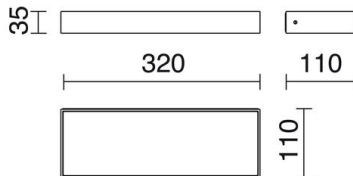

**CODET** 651B-L0115B-03 Wall Bracket CODET IP65 LED SMD 15W 2000lm CRI80 3000K up-down Grey

Apply Codet is made of aluminum in gray with IP65, available in two versions of double and mono light emission with the color temperature of 3000K and 4000K. It is suitable for illuminating residential areas outside.

**GENERAL DATA**

Category	Surface
Family	Codet
Finish	[03] Grey
Location	Outdoor
Installation	Wall
Body material	Aluminum
Diffuser material	Frosted glass
ETIM class	EC0028g2
EAN	8435258629383

**LIGHT SOURCES AND BEAMS**

Sources	LED SMD 15W max. 2000lm 3000K CRI80
Energy efficiency	A++, A+, A
Beams	Direct symmetric Indirect symmetric

**TECHNICAL DATA**

Dimensions	Length x Width x Height (mm): 320 x 110 x 35
IP	IP65
Corrosion resistance	Yes
Protection class	Class I
Frequency	50/60 Hz
Input voltage	220-240V AC V
Auxiliary gear	Electronic
Lifetime	50,000 h
LED lifetime L	80
LED lifetime B	20
Weight	1.9 Kg
Cable outlets	1
ECORAE category I	LED-B
ECORAE I	0.5