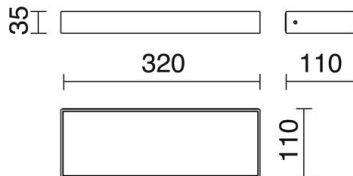

CODET 651B-L0215B-03 Wall Bracket CODET IP65 LED SMD 15W 2100lm CRI80 4000K up-down Grey

Apply Codet is made of aluminum in gray with IP65, available in two versions of double and mono light emission with the color temperature of 3000K and 4000K. It is suitable for illuminating residential areas outside.

GENERAL DATA

Category	Surface
Family	Codet
Finish	[03] Grey
Location	Outdoor
Installation	Wall
Body material	Aluminum
Diffuser material	Frosted glass
ETIM class	EC0028g2
EAN	8435258629390

LIGHT SOURCES AND BEAMS

Sources	LED SMD 15W max. 2100lm 4000K CRI80
Energy efficiency	A++, A+, A
Beams	Direct symmetric Indirect symmetric

TECHNICAL DATA

Dimensions	Length x Width x Height (mm): 320 x 110 x 35
IP	IP65
Corrosion resistance	Yes
Protection class	Class I
Frequency	50/60 Hz
Input voltage	220-240V AC V
Auxiliary gear	Electronic
Lifetime	50,000 h
LED lifetime L	80
LED lifetime B	20
Weight	1.9 Kg
Cable outlets	1
ECORAAE category I	LED-B
ECORAAE I	0.5