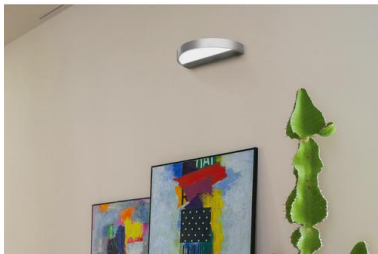

**ARC** 652A-L0115B-03

Wall Bracket ARC IP65 LED SMD 15W 2000lm CRI80 3000K Grey

Arc family of wall lights is made of aluminum in gray with IP65, available in two types of mono and double emission. The color temperature is 3000K and 4000K. Thanks to its modern design, it is suitable for illuminating outdoor residential areas.

**GENERAL DATA**

Category	Surface
Family	Arc
Finish	[o3] Grey
Location	Outdoor
Installation	Wall
Body material	Aluminum
Diffuser material	Frosted glass
ETIM class	EC0028g2
EAN	8435258629321

**LIGHT SOURCES AND BEAMS**

Sources	LED SMD 15W max. 2000lm 3000K CRI80
Energy efficiency	A++, A+, A
Beam	Direct symmetric

**TECHNICAL DATA**

Dimensions	Length x Width x Height (mm): 320 x 175 x 35
IP	IP65
Corrosion resistance	Yes
Protection class	Class I
Frequency	50/60 Hz
Input voltage	220-240V AC V
Auxiliary gear	Electronic
Lifetime	50,000 h
LED lifetime L	80
LED lifetime B	20
Weight	2.0 Kg
Cable outlets	1
ECORAE category I	LED-B
ECORAE I	0.5