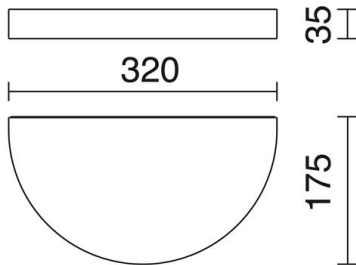

**ARC** 652A-L0115B-03

Wall Bracket ARC IP65 LED SMD 15W 2000lm CRI80 3000K Grey

Arc family of wall lights is made of aluminum in gray with IP65, available in two types of mono and double emission. The color temperature is 3000K and 4000K. Thanks to its modern design, it is suitable for illuminating outdoor residential areas.

**GENERAL DATA**

Category	Surface
Family	Arc
Finish	[o3] Grey
Location	Outdoor
Installation	Wall
Body material	Aluminum
Diffuser material	Frosted glass
ETIM class	EC0028g2
EAN	8435258629321

**LIGHT SOURCES AND BEAMS**

Sources	LED SMD 15W max. 2000lm 3000K CRI80
Energy efficiency	A++, A+, A
Beam	Direct symmetric

**TECHNICAL DATA**

Dimensions	Length x Width x Height (mm): 320 x 175 x 35
IP	IP65
Corrosion resistance	Yes
Protection class	Class I
Frequency	50/60 Hz
Input voltage	220-240V AC V
Auxiliary gear	Electronic
Lifetime	50,000 h
LED lifetime L	80
LED lifetime B	20
Weight	2.0 Kg
Cable outlets	1
ECORAE category I	LED-B
ECORAE I	0.5