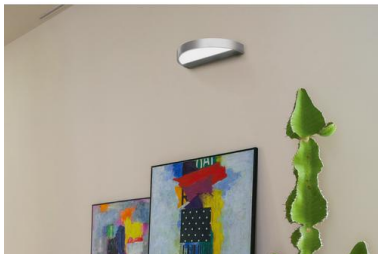

**ARC** 652A-L0215B-03

Wall Bracket ARC IP65 LED SMD 15W 2100lm CRI80 4000K Grey

Arc family of wall lights is made of aluminum in gray with IP65, available in two types of mono and double emission. The color temperature is 3000K and 4000K. Thanks to its modern design, it is suitable for illuminating outdoor residential areas.

**GENERAL DATA**

Category	Surface
Family	Arc
Finish	[o3] Grey
Location	Outdoor
Installation	Wall
Body material	Aluminum
Diffuser material	Frosted glass
ETIM class	EC0028g2
EAN	8435258629338

**LIGHT SOURCES AND BEAMS**

Sources	LED SMD 15W max. 2100lm 4000K CRI80
Energy efficiency	A++, A+, A
Beam	Direct symmetric

**TECHNICAL DATA**

Dimensions	Length x Width x Height (mm): 320 x 175 x 35
IP	IP65
Corrosion resistance	Yes
Protection class	Class I
Frequency	50/60 Hz
Input voltage	220-240V AC V
Auxiliary gear	Electronic
Lifetime	50,000 h
LED lifetime L	80
LED lifetime B	20
Weight	2.0 Kg
Cable outlets	1
ECORAAE category I	LED-B
ECORAAE I	0.5