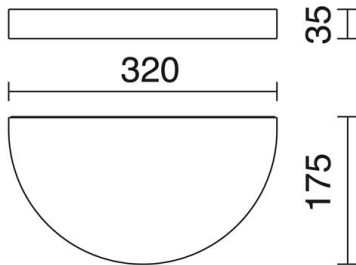

**ARC** 652A-L0215B-03

Wall Bracket ARC IP65 LED SMD 15W 2100lm CRI80 4000K Grey

Arc family of wall lights is made of aluminum in gray with IP65, available in two types of mono and double emission. The color temperature is 3000K and 4000K. Thanks to its modern design, it is suitable for illuminating outdoor residential areas.

**GENERAL DATA**

Category	Surface
Family	Arc
Finish	[o3] Grey
Location	Outdoor
Installation	Wall
Body material	Aluminum
Diffuser material	Frosted glass
ETIM class	EC0028g2
EAN	8435258629338

**LIGHT SOURCES AND BEAMS**

Sources	LED SMD 15W max. 2100lm 4000K CRI80
Energy efficiency	A++, A+, A
Beam	Direct symmetric

**TECHNICAL DATA**

Dimensions	Length x Width x Height (mm): 320 x 175 x 35
IP	IP65
Corrosion resistance	Yes
Protection class	Class I
Frequency	50/60 Hz
Input voltage	220-240V AC V
Auxiliary gear	Electronic
Lifetime	50,000 h
LED lifetime L	80
LED lifetime B	20
Weight	2.0 Kg
Cable outlets	1
ECORAAE category I	LED-B
ECORAAE I	0.5