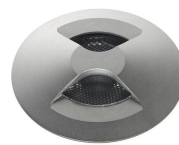

PUSSA 654C-L0101F-03 Recessed floor 1 emission PUSSA IP67 LED SMD 1W 98lm CRI90 3000K Grey

The Pussa family of ground recesses, made of aluminum with a degree of protection IP67, available in three versions, single emission, double emission and standard, also in two different sizes. The embedment depth is 10cm. They are recessed designed to illuminate walkways.

GENERAL DATA

Category	Recessed
Family	Pussa
Finish	[03] Grey
Location	Outdoor
Installation	Floor
Body material	Aluminum
Diffuser material	Transparent glass, Prismatic polycarbonate
Frame material	Aluminum
ETIM class	EC000758
EAN	8435256543643

PUSSA

 654C-L0101F-03 Recessed floor 1 emission PUSSA IP67 LED SMD 1W 98lm CRI90 3000K
Grey**RECOMMENDED ACCESSORIES****B02A-X3317H-01**

Power supplies ALIMENTADORES

White

Input voltage	110-240V AC
Frequency	50/60
Output current (mA)	350
Wattage (W)	17.0
IP	IP20
Protection class	Class II

PUSSA 654C-L0101F-03 Recessed floor 1 emission PUSSA IP67 LED SMD 1W 98lm CRI90 3000K
Grey

PRODUCTS OF THE SAME FAMILY

Pussa D25

Pussa D25 2 beams

Pussa D55

Pussa D55 1 beam

Pussa D55 2 beams