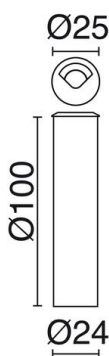

PUSSA 654C-L0101F-03 Recessed floor 1 emission PUSSA IP67 LED SMD 1W 98lm CRI90 3000K Grey

The Pussa family of ground recesses, made of aluminum with a degree of protection IP67, available in three versions, single emission, double emission and standard, also in two different sizes. The embedment depth is 10cm. They are recessed designed to illuminate walkways.

GENERAL DATA

Category	Recessed
Family	Pussa
Finish	[03] Grey
Location	Outdoor
Installation	Floor
Body material	Aluminum
Diffuser material	Transparent glass, Prismatic polycarbonate
Frame material	Aluminum
ETIM class	EC000758
EAN	8435256543643

LIGHT SOURCES AND BEAMS

Sources	LED SMD 1W max. 98lm 3000K CRI90
Energy efficiency	A++, A+, A
Beam	Indirect asymmetric

TECHNICAL DATA

Dimensions	Diameter (mm): 25
IP	IP67
IK	10
Dinamic pressure	2,000.0 Kg / 30.0 Km/h
Corrosion resistance	Yes
Protection class	Class III
Auxiliary gear	Without equipment, needed
Auxiliary equipment brand	Meanwell
Surface temperature	70.0 °C
Lifetime	25,000 h
LED lifetime L	80
LED lifetime B	20
Weight	0.15 Kg
Cable outlets	1
Cut hole box included	Yes
Cut hole dimensions	Diameter x Depth (mm): 24 x 100
ECORAE category I	LED-A
ECORAE I	0.25