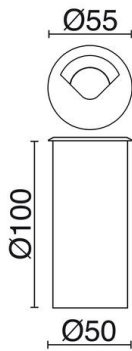

PUSSA 654D-L0104F-03 Recessed floor 1 emission PUSSA IP67 LED SMD 4W 320lm CRI90 3000K Grey

The Pussa family of ground recesses, made of aluminum with a degree of protection IP67, available in three versions, single emission, double emission and standard, also in two different sizes. The embedment depth is 10cm. They are recessed designed to illuminate walkways.

GENERAL DATA

Category	Recessed
Family	Pussa
Finish	[03] Grey
Location	Outdoor
Installation	Floor
Body material	Aluminum
Diffuser material	Transparent glass, Prismatic polycarbonate
Frame material	Aluminum
ETIM class	EC000758
EAN	8435256543667

LIGHT SOURCES AND BEAMS

Sources	LED SMD 4W max. 320lm 3000K CRI90
Energy efficiency	G
Beam	Indirect asymmetric

TECHNICAL DATA

Dimensions	Diameter (mm): 55
IP	IP67
IK	10
Dinamic pressure	2,000.0 Kg / 30.0 Km/h
Corrosion resistance	Yes
Protection class	Class III
Auxiliary gear	Without equipment, needed
Auxiliary equipment brand	Meanwell
Surface temperature	70.0 °C
Lifetime	25,000 h
LED lifetime L	80
LED lifetime B	20
Weight	0.35 Kg
Cable outlets	1
Cut hole box included	Yes
Cut hole dimensions	Diameter x Depth (mm): 50 x 100
ECORAE category I	LED-A
ECORAE I	0.25