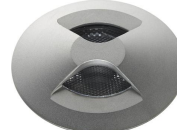

PUSSA 654D-L0104F-03 Recessed floor 1 emission PUSSA IP67 LED SMD 4W 320lm CRI90 3000K Grey

The Pussa family of ground recesses, made of aluminum with a degree of protection IP67, available in three versions, single emission, double emission and standard, also in two different sizes. The embedment depth is 10cm. They are recessed designed to illuminate walkways.

GENERAL DATA

Category	Recessed
Family	Pussa
Finish	[03] Grey
Location	Outdoor
Installation	Floor
Body material	Aluminum
Diffuser material	Transparent glass, Prismatic polycarbonate
Frame material	Aluminum
ETIM class	EC000758
EAN	8435256543667

PUSSA 654D-L0104F-03 Recessed floor 1 emission PUSSA IP67 LED SMD 4W 320lm CRI90 3000K
Grey

RECOMMENDED ACCESSORIES

B02A-X3317H-01
Power supplies ALIMENTADORES
White

Input voltage	110-240V AC
Frequency	50/60
Output current (mA)	350
Wattage (W)	17.0
IP	IP20
Protection class	Class II

PUSSA 654D-L0104F-03 Recessed floor 1 emission PUSSA IP67 LED SMD 4W 320lm CRI90 3000K
Grey

PRODUCTS OF THE SAME FAMILY

Pussa D25

Pussa D25 1 beam

Pussa D25 2 beams

Pussa D55

Pussa D55 2 beams