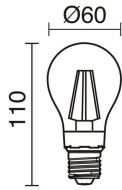

Sources	E27 LED Bulb 10W max.
Energy efficiency	G
Lamp included	Yes
Beams	Direct symmetric Indirect symmetric

TECHNICAL DATA

Dimensions	Height x Width x Length (mm): 80 x 290 x 120
IP	IP65
Corrosion resistance	Yes
Protection class	Class I
Frequency	50/60 Hz
Input voltage	220-240V AC V
Auxiliary gear	Without equipment, not needed
Weight	2.75 Kg
Cable outlets	1
ECORAE category I	LED-B
ECORAE I	0.5

NOTES

Lamp included	
---------------	--

GEOMETRIC

659A-G05X1A-04

Wall Bracket GEOMETRIC IP65 E27 LED Bulb 10W up-down Anthracite

RECOMMENDED ACCESSORIES

632C-L0506B-01

Lamp LED FILAMENT E27 LED
Bulb 6W 800lm CRI80 2700K 360°

GEOMETRIC

659A-G05X1A-04

Wall Bracket GEOMETRIC IP65 E27 LED Bulb 10W up-down Anthracite

COMPLEMENTARY IMAGES