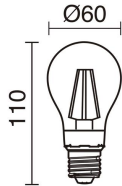

632C-L0506B-02

Lamp LED FILAMENT E27 LED
Bulb 6W 800lm 4000K 360°

Input voltage	110-240V AC
Frequency	50/60
Wattage (W)	6.0
IP	IP20
Protection class	Class I