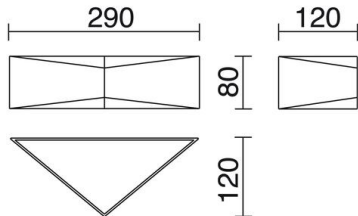

GEOMETRIC

659A-G05X1A-04

Wall Bracket GEOMETRIC IP65 E27 LED Bulb 10W up-down Anthracite

Familia de apliques Geometric está fabricada de acero con IP65, disponible en tres colores marfil, marrón y antracita, incluye la lámpara. Gracias a su diseño moderno es adecuada para iluminar las zonas residenciales del exterior.

GENERAL DATA

Category	Surface
Family	Geometric
Finish	[04] Anthracite
Location	Outdoor
Installation	Wall
Body material	Steel
Diffuser material	Frosted glass
ETIM class	EC0028g2
EAN	8435258628966

LIGHT SOURCES AND BEAMS

Sources	E27 LED Bulb 10W max.
Energy efficiency	G
Lamp included	Yes
Beams	Direct symmetric Indirect symmetric

TECHNICAL DATA

Dimensions	Height x Width x Length (mm): 80 x 290 x 120
IP	IP65
Corrosion resistance	Yes
Protection class	Class I
Frequency	50/60 Hz
Input voltage	220-240V AC V
Auxiliary gear	Without equipment, not needed
Weight	2.75 Kg
Cable outlets	1
ECORAE category I	LED-B
ECORAE I	0.5