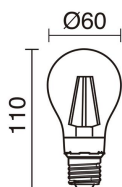

632C-L0506B-02
Lamp LED FILAMENT E27 LED
Bulb 6W 800lm 4000K 360°

Input voltage	110-240V AC
Frequency	50/60
Wattage (W)	6.0
IP	IP20
Protection class	Class I