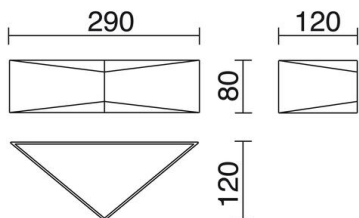

GEOMETRIC

659A-G05X1A-11

Wall Bracket GEOMETRIC IP65 E27 LED Bulb 10W up-down Ivory

Familia de apliques Geometric está fabricada de acero con IP65, disponible en tres colores marfil, marrón y antracita, incluye la lámpara. Gracias a su diseño moderno es adecuada para iluminar las zonas residenciales del exterior.

GENERAL DATA

Category	Surface
Family	Geometric
Finish	[11] Ivory
Location	Outdoor
Installation	Wall
Body material	Steel
Diffuser material	Frosted glass
ETIM class	EC0028g2
EAN	8435258628973

LIGHT SOURCES AND BEAMS

Sources	E27 LED Bulb 10W max.
Energy efficiency	G
Lamp included	Yes
Beams	Direct symmetric Indirect symmetric

TECHNICAL DATA

Dimensions	Height x Width x Length (mm): 80 x 290 x 120
IP	IP65
Corrosion resistance	Yes
Protection class	Class I
Frequency	50/60 Hz
Input voltage	220-240V AC V
Auxiliary gear	Without equipment, not needed
Weight	2.75 Kg
Cable outlets	1
ECORAAE category I	LED-B
ECORAAE I	0.5