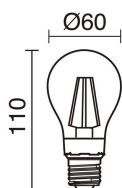

Sources	E27 LED Bulb 10W max.
Energy efficiency	G
Lamp included	Yes
Beams	Direct symmetric Indirect symmetric

TECHNICAL DATA

Dimensions	Height x Width x Length (mm): 80 x 290 x 120
IP	IP65
Corrosion resistance	Yes
Protection class	Class I
Frequency	50/60 Hz
Input voltage	220-240V AC V
Auxiliary gear	Without equipment, not needed
Weight	2.75 Kg
Cable outlets	1
ECORAAE category I	LED-B
ECORAAE I	0.5

NOTES

Lamp included	
---------------	--

GEOMETRIC

659A-G05X1A-11

Wall Bracket GEOMETRIC IP65 E27 LED Bulb 10W up-down Ivory

RECOMMENDED ACCESSORIES

632C-L0506B-01
Lamp LED FILAMENT E27 LED
Bulb 6W 800lm CRI80 2700K 360°

GEOMETRIC

659A-G05X1A-11

Wall Bracket GEOMETRIC IP65 E27 LED Bulb 10W up-down Ivory

COMPLEMENTARY IMAGES