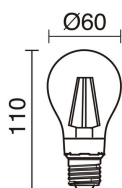

GEOMETRIC

659A-G05X1A-90

Wall Bracket GEOMETRIC IP65 E27 LED Bulb 10W up-down Brown oxide

RECOMMENDED ACCESSORIES

632C-L0506B-01
Lamp LED FILAMENT E27 LED
Bulb 6W 800lm CRI80 2700K 360°

Input voltage	110-240V AC
Frequency	50/60
Wattage (W)	6.0
IP	IP20
Protection class	Class I