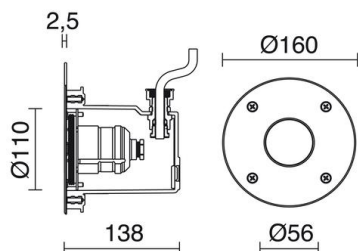

# PAL 661A-L0404D-30

Underwater recessed PAL IP68 LED SMD RGB 4W CRI80 45° Stainless steel

Family submersible recessed Pal is made of brass and is available in two finishes: white and stainless steel, have IP68 and are suitable for installation in both prefabricated pools and concreted. Available in warm white and RGB color, you can also choose from two perspectives: Narrow and Medium.

## GENERAL DATA

Category	Underwater Lights
Family	Pal
Finish	[30] Stainless steel
Location	Outdoor
Installation	Wall
Body material	Brass
Diffuser material	Transparent glass
Frame material	Inox aisi 316L
ETIM class	EC0028g2
EAN	8435256541328

## LIGHT SOURCES AND BEAMS

Sources	LED SMD RGB 4W max. CRI80
Total flux	186 lm
Energy efficiency	G
Beam	45° - Direct symmetric

## TECHNICAL DATA

Dimensions	Height x Width x Length (mm): 160 x 160 x 138
IP	IP68
Protection class	Class III
Frequency	50/60 Hz
Input voltage	12V AC V
Auxiliary gear	Without equipment, needed
Lifetime	50.000 h
LED lifetime L	80
LED lifetime B	20
Weight	1.95 Kg
Cable outlets	1
Lead wire length	2,500.0 mm
Cut hole box included	Yes
Cut hole dimensions	Diameter (mm): 110
ECORAE category I	LED-B
Periodic maintenance	Yes
Flammable surfaces	Yes