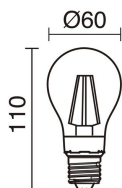

ANECY 670B-G05X1A-33

Vintage pendant ANECY IP44 E27 42W Aged brass

RECOMMENDED ACCESSORIES

632C-L0506B-01
Lamp LED FILAMENT E27 LED
Bulb 6W 800lm CRI80 2700K 360°

Input voltage	110-240V AC
Frequency	50/60
Wattage (W)	6.0
IP	IP20
Protection class	Class I