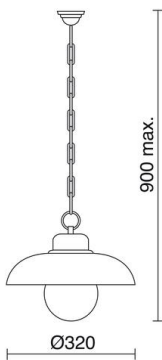

ANECY 670B-G05X1A-33

Vintage pendant ANECY IP44 E27 42W Aged brass

The Anecy family consists of a wall lamp and a suspension made in vintage style with aged brass finish. Its luminaires have IP44 and newspaper polish required to restore gloss. This family of lamps give a touch of antiquity to any residential space.

GENERAL DATA

Category	Pendant
Family	Anecy
Finish	[33] Aged brass
Location	Outdoor
Installation	Ceiling
Body material	Brass
Diffuser material	Transparent glass
ETIM class	EC001743
EAN	8435256541380

LIGHT SOURCES AND BEAMS

Sources	E27 LED Bulb/TC-TSE/HAL 42W max.
Lamp included	No
Beam	Direct symmetric

TECHNICAL DATA

Dimensions	Maximum height x Width x Length (mm): 90 x 320 x 320
IP	IP44
Corrosion resistance	Yes
Protection class	Class I
Frequency	50/60 Hz
Input voltage	110-240V AC V
Auxiliary gear	Without equipment, not needed
Weight	2.7 Kg
Cable outlets	1
ECORAE category I	CAT-B
Periodic maintenance	Yes