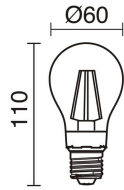

GRASS 671B-G05X1A-33

Vintage pendant GRASS IP44 E27 42W Aged brass

RECOMMENDED ACCESSORIES

632C-L0506B-01
Lamp LED FILAMENT E27 LED
Bulb 6W 800lm CRI80 2700K 360°

Input voltage	110-240V AC
Frequency	50/60
Wattage (W)	6.0
IP	IP20
Protection class	Class I