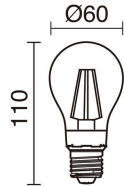

632C-L0506B-02
Lamp LED FILAMENT E27 LED
Bulb 6W 800lm 4000K 360°

Input voltage	110-240V AC
Frequency	50/60
Wattage (W)	6.0
IP	IP20
Protection class	Class I