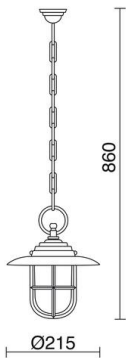

GRASS 671B-G05X1A-33

Vintage pendant GRASS IP44 E27 42W Aged brass

Family style vintage fixtures Grass is an applique that mounts on the wall and a suspension placed on the roof. Both lamps are made with aged brass finish therefore require periodic maintenance. And it has IP44 and is suitable for illuminating outdoor spaces giving them a touch of antiquity.

GENERAL DATA

Category	Pendant
Family	Grass
Finish	[33] Aged brass
Location	Outdoor
Installation	Ceiling
Body material	Brass
Diffuser material	Opalized crystal
ETIM class	EC001743
EAN	8435256541403

LIGHT SOURCES AND BEAMS

Sources	E27 LED Bulb/TC-TSE/HAL 42W max.
Lamp included	No
Beam	Direct symmetric

TECHNICAL DATA

Dimensions	Height x Width x Length (mm): 860 x 215 x 215
IP	IP44
Corrosion resistance	Yes
Protection class	Class I
Frequency	50/60 Hz
Input voltage	110-240V AC V
Auxiliary gear	Without equipment, not needed
Weight	2.2 Kg
Cable outlets	1
ECORAE category I	CAT-B
Periodic maintenance	Yes