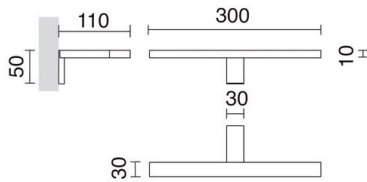

TEK 677A-L0205B-32

Bathroom Wall Bracket TEK LED SMD AC 6.50W 450lm CRI80 4000K 120° Chrome

TEK LED luminaire is a perfect wall sconce lighting and decoration and furniture mirrors in bathrooms and toilets. This original LED wall lamp has been developed in aluminum and chrome color. TEK includes an installation clip included in the mirror.

GENERAL DATA

Category	Surface
Family	Tek
Finish	[32] Chrome
Location	Indoor
Installation	Wall
Body material	Aluminum
Diffuser material	Frosted methacrylate
ETIM class	EC0028g2
EAN	8435256543384

LIGHT SOURCES AND BEAMS

Sources	LED SMD AC 6,5W max. 450lm 4000K CRI80
Energy efficiency	A++, A+, A
Beam	120° - Direct symmetric

TECHNICAL DATA

Dimensions	Height x Width x Length (mm): 50 x 300 x 110
IP	IP44
Protection class	Class II
Frequency	50/60 Hz
Input voltage	220-240V AC V
Auxiliary gear	Electronic
Lifetime	40.000 h
LED lifetime L	80
LED lifetime B	50
Weight	1.1 Kg
ECORAAE category I	LED-A

NOTES

Clip de instalação no espelho incluído