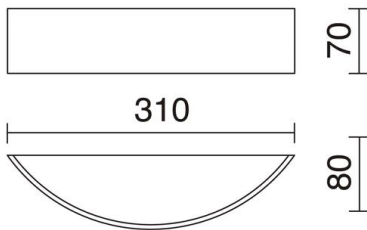

DENEb 695A-L0112A-01 Wall Bracket DENEb LED SMD 12W 1200lm CRI80 3000K up-down White

DENEb is a collection of LED wall fixtures made by steel and glass have been developed from a half-circle design. DENEb has been configured in three finishes: white, chrome and brushed aluminum. This LED luminaire is an ideal solution for decorating while we illuminate rooms, receptions, lobbies or any other space in homes and hotels.

GENERAL DATA

Category	Surface
Family	Deneb
Finish	[01] White
Location	Indoor
Installation	Wall
Body material	Steel
Diffuser material	Frosted glass
ETIM class	EC0028g2
EAN	8435256542639

LIGHT SOURCES AND BEAMS

Sources	LED SMD 12W max. 1200lm 3000K CRI80
Energy efficiency	F
Beams	Direct symmetric Indirect symmetric

TECHNICAL DATA

Dimensions	Length x Width x Height (mm): 310 x 80 x 70
IP	IP20
Protection class	Class I
Frequency	50/60 Hz
Input voltage	110-240V AC V
Output current	300 mA
Auxiliary gear	Electronic
Lifetime	40.000 h
LED lifetime L	80
LED lifetime B	50
Weight	0,7 Kg
ECORAE category I	LED-A