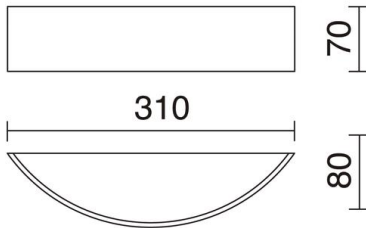

DENEb 695A-L0112A-32

Wall Bracket DENEb LED SMD 12W 1200lm CRI80 3000K up-down
Chrome

DENEb is a collection of LED wall fixtures made by steel and glass have been developed from a half-circle design. DENEb has been configured in three finishes: white, chrome and brushed aluminum. This LED luminaire is an ideal solution for decorating while we illuminate rooms, receptions, lobbies or any other space in homes and hotels.

GENERAL DATA

Category	Surface
Family	Deneb
Finish	[32] Chrome
Location	Indoor
Installation	Wall
Body material	Steel
Diffuser material	Frosted glass
ETIM class	EC0028g2
EAN	8435256542646

LIGHT SOURCES AND BEAMS

Sources	LED SMD 12W max. 1200lm 3000K CRI80
Energy efficiency	F
Beams	Direct symmetric Indirect symmetric

TECHNICAL DATA

Dimensions	Length x Width x Height (mm): 310 x 80 x 70
IP	IP20
Protection class	Class I
Frequency	50/60 Hz
Input voltage	110-240V AC V
Output current	300 mA
Auxiliary gear	Electronic
Lifetime	40.000 h
LED lifetime L	80
LED lifetime B	50
Weight	0,7 Kg
ECORAE category I	LED-A