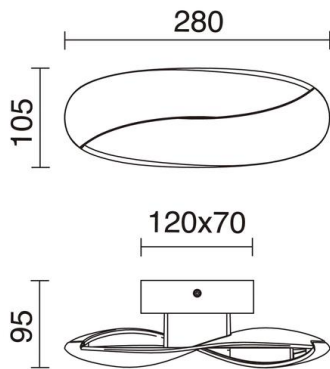

# RIBBON 697A-L0106B-01 Wall Bracket RIBBON LED SMD 6W 300lm CRI80 3000K White

RIBBON family contains a wall light modern style with LED light. Made of aluminum with white finish and diffuser PMMA transparent. RIBBON has an aesthetic envelope white favoring light projection. This applet is ideal for placement on either side of the headboard providing a unique touch.

## GENERAL DATA

|                   |                          |
|-------------------|--------------------------|
| Category          | Surface                  |
| Family            | Ribbon                   |
| Finish            | [01] White               |
| Location          | Indoor                   |
| Installation      | Wall                     |
| Body material     | Aluminum                 |
| Diffuser material | Transparent methacrylate |
| ETIM class        | EC0028g2                 |
| EAN               | 8435256542684            |

## TECHNICAL DATA

|                            |  |
|----------------------------|--|
| Dimensions                 | Height x Width x Length (mm): 105 x 280 x 95 |
| IP                         | IP20   |
| Protection class           | Class II                                     |
| Frequency                  | 50/60 Hz                                     |
| Input voltage              | 220-240V AC V                                |
| Output current             | 300 mA                                       |
| Power factor               | 0.5  |
| Auxiliary equipment brands | Eaglerise                                    |
| Lifetime                   | 40.000 h                                     |
| LED lifetime L             | 80   |
| LED lifetime B             | 50   |
| Weight                     | 1.0 Kg                                       |
| ECORAE category I          | LED-B  |