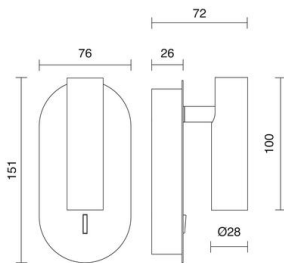

DIRK 704A-L0103B-01

Reading Wall Bracket DIRK LED SMD 3W 200lm CRI80 3000K 90° White

DIRK is a white LED wall lamp manufactured by a combination of steel and PMMA in view of the decoration and LED lighting bedrooms or living rooms. DIRK has a focus with a reading light dual position. This LED wall features a large versatility, because it allows a tilt of 90 degrees and an angle of rotation of 300°.

GENERAL DATA

Category	Surface
Family	Dirk
Finish	[01] White
Location	Indoor
Installation	Wall
Body material	Steel
Diffuser material	Prismatic methacrylate
ETIM class	EC001744
EAN	8435256542790

LIGHT SOURCES AND BEAMS

Sources	LED SMD 3W max. 200lm 3000K CRI80
Energy efficiency	G
Beam	Direct symmetric

TECHNICAL DATA

IP	IP20
Protection class	Class I
Frequency	50/60 Hz
Input voltage	110-240V AC V
Output current	500 mA
Auxiliary gear	Electronic
Power switches	1
Lifetime	40,000 h
LED lifetime L	80
LED lifetime B	50
Tilt angle	90.0 °
Rotation angle	300.0 °
ECORAE category I	LED-A

NOTES

Douyble position

DIRK 704A-L0103B-01 Reading Wall Bracket DIRK LED SMD 3W 200lm CRI80 3000K 90° White

COMPLEMENTARY IMAGES

PRODUCTS OF THE SAME FAMILY

DIRK R