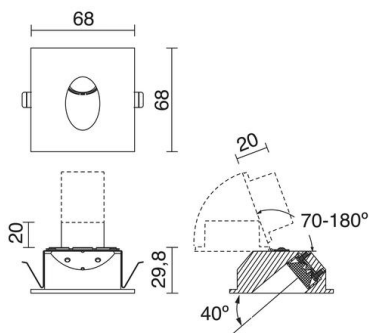

LIGUR 706A-L0103B-01

Wall recessed LIGUR IP44 LED SMD 3W 160lm CRI80 3000K White

Family Ligur recessed mounting is available in two colors: white and gray and in two formats: square and round. It has a very original design that fits into any interior space. It has an IP44 and consumption is very low.

GENERAL DATA

Category	Recessed
Family	Ligur
Finish	[01] White
Location	Indoor
Installation	Wall
Body material	Aluminum
Diffuser material	Prismatic polycarbonate
ETIM class	EC000481
EAN	8435256542851

LIGHT SOURCES AND BEAMS

Sources	LED SMD 3W max. 160lm 3000K CRI80
Total flux	160 lm
Energy efficiency	G

TECHNICAL DATA

Dimensions	Depth x Length x Width (mm): 30 x 68 x 68
IP	IP44
Protection class	Class II
Frequency	50/60 Hz
Input voltage	220-240V AC V
Lifetime	50,000 h
LED lifetime L	80
LED lifetime B	20
Weight	0.21 Kg
Cut hole box included	Yes
Cut hole dimensions	Depth x Length x Width (mm): 85 x 64 x 64
ECORAAE category I	LED-A