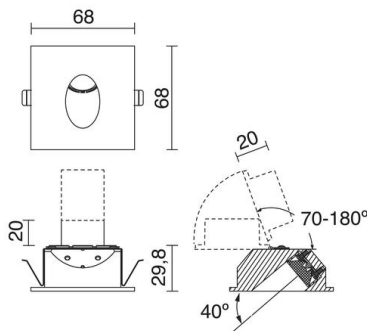

LIGUR 706A-L0103B-39

Wall recessed LIGUR IP44 LED SMD 3W 160lm CRI80 3000K Anodized aluminum

Family Ligur recessed mounting is available in two colors: white and gray and in two formats: square and round. It has a very original design that fits into any interior space. It has an IP44 and consumption is very low.

GENERAL DATA

Category	Recessed
Family	Ligur
Finish	[39] Anodized aluminum
Location	Indoor
Installation	Wall
Body material	Aluminum
Diffuser material	Prismatic polycarbonate
ETIM class	EC000481
EAN	8435256542868

LIGHT SOURCES AND BEAMS

Sources	LED SMD 3W max. 160lm 3000K CRI80
Total flux	160 lm
Energy efficiency	G

TECHNICAL DATA

Dimensions	Depth x Length x Width (mm): 30 x 68 x 68
IP	IP44
Protection class	Class II
Frequency	50/60 Hz
Input voltage	220-240V AC V
Lifetime	50,000 h
LED lifetime L	80
LED lifetime B	20
Weight	0.21 Kg
Cut hole box included	Yes
Cut hole dimensions	Depth x Length x Width (mm): 85 x 64 x 64
ECORAAE category I	LED-A