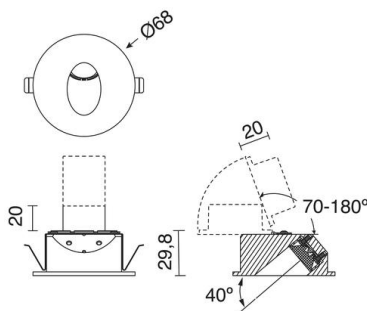

# LIGUR 706B-L0103B-01

Wall recessed LIGUR IP44 LED SMD 3W 160lm CRI80 3000K White

Family Ligur recessed mounting is available in two colors: white and gray and in two formats: square and round. It has a very original design that fits into any interior space. It has an IP44 and consumption is very low.

### GENERAL DATA

Category	Recessed
Family	Ligur
Finish	[01] White
Location	Indoor
Installation	Wall
Body material	Aluminum
Diffuser material	Prismatic polycarbonate
ETIM class	EC000481
EAN	8435256542875

### TECHNICAL DATA

Dimensions	Diameter x Depth (mm): 68 x 30
IP	IP44
Protection class	Class II
Frequency	50/60 Hz
Input voltage	220-240V AC V
Lifetime	50,000 h
LED lifetime L	80
LED lifetime B	20
Weight	0.21 Kg
Cut hole box included	Yes
Cut hole dimensions	Diameter x Depth (mm): 65 x 85
ECORAAE category I	LED-A