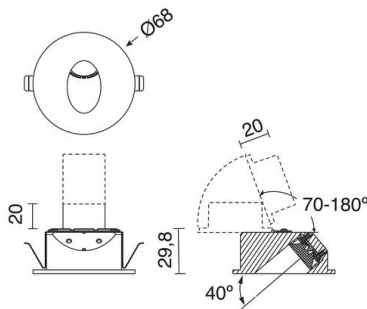

# LIGUR 706B-L0103B-39

Wall recessed LIGUR IP44 LED SMD 3W 160lm CRI80 3000K Anodized aluminum

Family Ligur recessed mounting is available in two colors: white and gray and in two formats: square and round. It has a very original design that fits into any interior space. It has an IP44 and consumption is very low.

### GENERAL DATA

Category	Recessed
Family	Ligur
Finish	[39] Anodized aluminum
Location	Indoor
Installation	Wall
Body material	Aluminum
Diffuser material	Prismatic polycarbonate
ETIM class	EC000481
EAN	8435256542882

### TECHNICAL DATA

Dimensions	Diameter x Depth (mm): 68 x 30
IP	IP44
Protection class	Class II
Frequency	50/60 Hz
Input voltage	220-240V AC V
Lifetime	50,000 h
LED lifetime L	80
LED lifetime B	20
Weight	0.21 Kg
Cut hole box included	Yes
Cut hole dimensions	Diameter x Depth (mm): 65 x 85
ECORAAE category I	LED-A