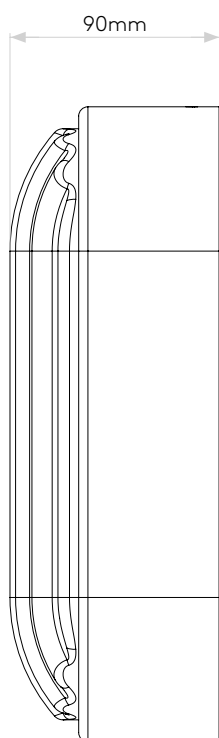

## GENERAL

|                           |                       |
|---------------------------|-----------------------|
| LOCATION:                 | Exterior              |
| CLASS:                    | CE (Class I)          |
| IP RATING:                | IP44                  |
| BATHROOM ZONE:            | Zone 2, 3             |
| DRIVER REQUIRED:          | No                    |
| INSTALLATION ORIENTATION: | Wall Mount - Vertical |
| MAIN MATERIAL:            | Metal - Aluminium     |
| DIMENSIONS (mm):          | H: 275 W: 125 D: 90   |
| CUT OUT HOLE :            | -                     |
| RECESS DEPTH (mm):        | -                     |
| FIRE RATING:              | -                     |
| CABLE LENGTH (mm):        | -                     |
| GROSS WEIGHT (kg):        | 2.1                   |

## LAMP

|                                |                    |
|--------------------------------|--------------------|
| LIGHT SOURCE:                  | LED E27/ES         |
| WATTAGE:                       | 12W max            |
| RECOMMENDED LAMP:              | 12W Max LED E27/ES |
| LAMP INCLUDED:                 | No                 |
| MAXIMUM LAMP LENGTH (mm):      | 120                |
| LUMINOUS FLUX (lm):            | Lamp Dependent     |
| COLOUR TEMP (K):               | Lamp Dependent     |
| CRI (Ra):                      | Lamp Dependent     |
| MACADAM ELLIPSE:               | Lamp Dependent     |
| TILT ADJUSTABLE ANGLE (°):     | -                  |
| ROTATION ADJUSTABLE ANGLE (°): | -                  |
| LIFETIME (hrs):                | Lamp Dependent     |
| BEAM ANGLE (°):                | Lamp Dependent     |

Please note that some dimensions may vary slightly due to manufacturing tolerances, this includes cable entry and fixing holes

Veillez noter que certaines dimensions peuvent varier légèrement en raison des tolérances de fabrication, y compris l'entrée de câble et les trous de fixation.