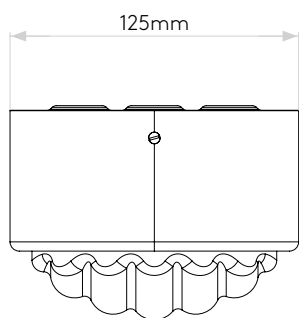

## GENERAL

|                           |                       |
|---------------------------|-----------------------|
| LOCATION:                 | Exterior              |
| CLASS:                    | CE (Class I)          |
| IP RATING:                | IP44                  |
| BATHROOM ZONE:            | Zone 2, 3             |
| DRIVER REQUIRED:          | No                    |
| INSTALLATION ORIENTATION: | Wall Mount - Vertical |
| MAIN MATERIAL:            | Metal - Aluminium     |
| DIMENSIONS (mm):          | H: 275 W: 125 D: 90   |
| CUT OUT HOLE :            | -                     |
| RECESS DEPTH (mm):        | -                     |
| FIRE RATING:              | -                     |
| CABLE LENGTH (mm):        | -                     |
| GROSS WEIGHT (kg):        | 2.1                   |

Please note that some dimensions may vary slightly due to manufacturing tolerances, this includes cable entry and fixing holes

Veillez noter que certaines dimensions peuvent varier légèrement en raison des tolérances de fabrication, y compris l'entrée de câble et les trous de fixation.