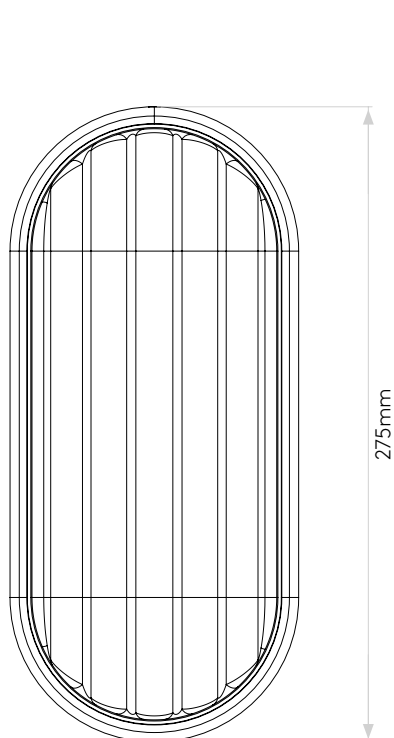

## GENERAL

|                           |                       |
|---------------------------|-----------------------|
| LOCATION:                 | Exterior              |
| CLASS:                    | CE (Class I)          |
| IP RATING:                | IP44                  |
| BATHROOM ZONE:            | Zone 2, 3             |
| DRIVER REQUIRED:          | No                    |
| INSTALLATION ORIENTATION: | Wall Mount - Vertical |
| MAIN MATERIAL:            | Metal - Aluminium     |
| DIMENSIONS (mm):          | H: 275 W: 125 D: 90   |
| CUT OUT HOLE :            | -                     |
| RECESS DEPTH (mm):        | -                     |
| FIRE RATING:              | -                     |
| CABLE LENGTH (mm):        | -                     |
| GROSS WEIGHT (kg):        | 2.1                   |

## LAMP

|                                |                    |
|--------------------------------|--------------------|
| LIGHT SOURCE:                  | LED E27/ES         |
| WATTAGE:                       | 12W max            |
| RECOMMENDED LAMP:              | 12W Max LED E27/ES |
| LAMP INCLUDED:                 | No                 |
| MAXIMUM LAMP LENGTH (mm):      | 120                |
| LUMINOUS FLUX (lm):            | Lamp Dependent     |
| COLOUR TEMP (K):               | Lamp Dependent     |
| CRI (Ra):                      | Lamp Dependent     |
| MACADAM ELLIPSE:               | Lamp Dependent     |
| TILT ADJUSTABLE ANGLE (°):     | -                  |
| ROTATION ADJUSTABLE ANGLE (°): | -                  |
| LIFETIME (hrs):                | Lamp Dependent     |
| BEAM ANGLE (°):                | Lamp Dependent     |

Please note that some dimensions may vary slightly due to manufacturing tolerances, this includes cable entry and fixing holes

Veillez noter que certaines dimensions peuvent varier légèrement en raison des tolérances de fabrication, y compris l'entrée de câble et les trous de fixation.