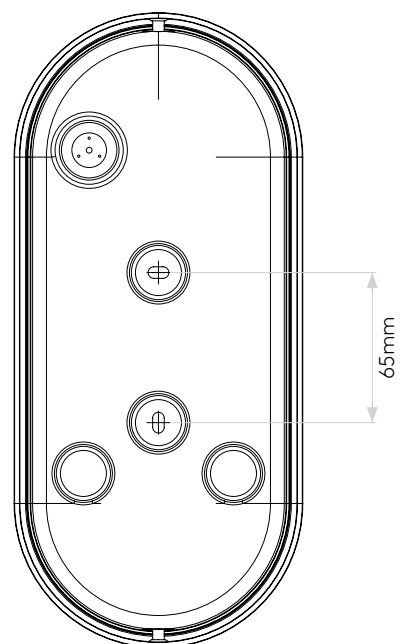

## GENERAL

|                           |                       |
|---------------------------|-----------------------|
| LOCATION:                 | Exterior              |
| CLASS:                    | CE (Class I)          |
| IP RATING:                | IP44                  |
| BATHROOM ZONE:            | Zone 2, 3             |
| DRIVER REQUIRED:          | No                    |
| INSTALLATION ORIENTATION: | Wall Mount - Vertical |
| MAIN MATERIAL:            | Metal - Aluminium     |
| DIMENSIONS (mm):          | H: 275 W: 125 D: 90   |
| CUT OUT HOLE :            | -                     |
| RECESS DEPTH (mm):        | -                     |
| FIRE RATING:              | -                     |
| CABLE LENGTH (mm):        | -                     |
| GROSS WEIGHT (kg):        | 2.1                   |

## LAMP

|                                |                    |
|--------------------------------|--------------------|
| LIGHT SOURCE:                  | LED E27/ES         |
| WATTAGE:                       | 12W max            |
| RECOMMENDED LAMP:              | 12W Max LED E27/ES |
| LAMP INCLUDED:                 | No                 |
| MAXIMUM LAMP LENGTH (mm):      | 120                |
| LUMINOUS FLUX (lm):            | Lamp Dependent     |
| COLOUR TEMP (K):               | Lamp Dependent     |
| CRI (Ra):                      | Lamp Dependent     |
| MACADAM ELLIPSE:               | Lamp Dependent     |
| TILT ADJUSTABLE ANGLE (°):     | -                  |
| ROTATION ADJUSTABLE ANGLE (°): | -                  |
| LIFETIME (hrs):                | Lamp Dependent     |
| BEAM ANGLE (°):                | Lamp Dependent     |

Please note that some dimensions may vary slightly due to manufacturing tolerances, this includes cable entry and fixing holes

Veillez noter que certaines dimensions peuvent varier légèrement en raison des tolérances de fabrication, y compris l'entrée de câble et les trous de fixation.