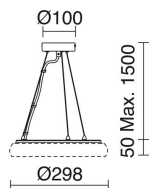

FRED 715A-L0125A-01 Wall Bracket/ Ceiling Fixture FRED LED SMD 25W 1850lm CRI80 3000K 120° - White

RECOMMENDED ACCESSORIES

A20A-715-01
Suspension kit FRED White

Material	Steel
Finish	[01] White