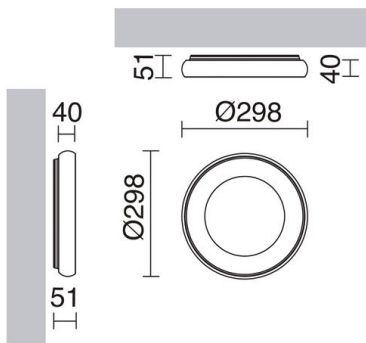

# FRED 715A-L0125A-01 Wall Bracket/ Ceiling Fixture FRED LED SMD 25W 1850lm CRI80 3000K 120° - White

FRED is a family of practical and functional LED lighting that adapts to any kind of current modern space and environment, whether a public or private space. The FRED luminaires have been made from two versions, one shaped surface luminaire roofing and other shaped ceiling lamp or pendant lamp, with two and three sizes, respectively.

## GENERAL DATA

Category	Surface
Family	Fred
Finish	[01] White
Location	Indoor
Installation	Ceiling, Wall
Body material	Aluminum
Diffuser material	Opal polycarbonate
ETIM class	EC0028g2
EAN	8435256543162

## TECHNICAL DATA

Dimensions	Height x Width (mm): 51 x 298
IP	IP40
Protection class	Class I
Frequency	50/60 Hz
Input voltage	110-240V AC V
Power factor	0.9
Auxiliary gear	Electronic
Sensors	-
Lifetime	40,000 h
LED lifetime L	80
LED lifetime B	50
Weight	1.0 Kg
ECORAAE category I	LED-B
ECORAAE I	0.4
Flammable surfaces	Yes