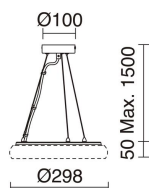

FRED 715A-L0125A-03 Wall Bracket/ Ceiling Fixture FRED LED SMD 25W 1850lm CRI80 3000K 120° - Grey

RECOMMENDED ACCESSORIES

A20A-715-03
Suspension kit FRED Grey

Material	Steel
Finish	[03] Grey