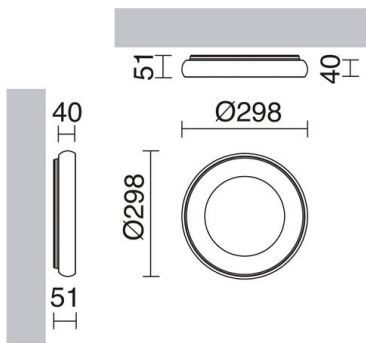

FRED 715A-L0125A-03 Wall Bracket/ Ceiling Fixture FRED LED SMD 25W 1850lm CRI80 3000K 120° - Grey

FRED is a family of practical and functional LED lighting that adapts to any kind of current modern space and environment, whether a public or private space. The FRED luminaires have been made from two versions, one shaped surface luminaire roofing and other shaped ceiling lamp or pendant lamp, with two and three sizes, respectively.

GENERAL DATA

Category	Surface
Family	Fred
Finish	l03l Grey
Location	Indoor
Installation	Ceiling, Wall
Body material	Aluminum
Diffuser material	Opal polycarbonate
ETIM class	EC0028g2
EAN	8435256543186

LIGHT SOURCES AND BEAMS

Sources	LED SMD 25W max. 1850lm 3000K CRI80
Energy efficiency	G
Beam	120° - Direct symmetric

TECHNICAL DATA

Dimensions	Height x Width (mm): 51 x 298
IP	IP40
Protection class	Class I
Frequency	50/60 Hz
Input voltage	110-240V AC V
Power factor	0.9
Auxiliary gear	Electronic
Sensors	-
Lifetime	40,000 h
LED lifetime L	80
LED lifetime B	50
Weight	1.0 Kg
ECORAAE category I	LED-B
ECORAAE I	0.4
Flammable surfaces	Yes