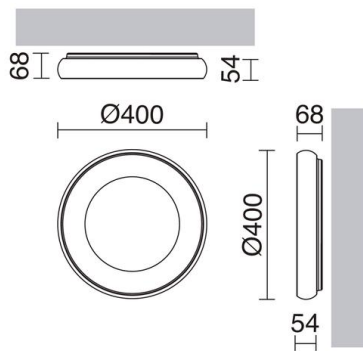

FRED 715B-L3135A-01 Wall Bracket/ Ceiling Fixture FRED LED SMD 35W 2940lm CRI80 3000K 125° - White

FRED is a family of practical and functional LED lighting that adapts to any kind of current modern space and environment, whether a public or private space. The FRED luminaires have been made from two versions, one shaped surface luminaire roofing and other shaped ceiling lamp or pendant lamp, with two and three sizes, respectively.

GENERAL DATA

Category	Surface
Family	Fred
Finish	[01] White
Location	Indoor
Installation	Ceiling, Wall
Body material	Aluminum
Diffuser material	Opal polycarbonate
ETIM class	EC0028g2
EAN	8433264071165

LIGHT SOURCES AND BEAMS

Sources	LED SMD 35W max. 2940lm 3000K CRI80
Energy efficiency	G
Beam	125° - Direct symmetric

TECHNICAL DATA

Dimensions	Height x Width x Mechanical suspension maximum length (mm): 68 x 400 x 1500
IP	IP40
Protection class	Class I
Frequency	50/60 Hz
Input voltage	110-240V AC V
Power factor	0.9
Auxiliary gear	Electronic
Sensors	-
Lifetime	40,000 h
LED lifetime L	80
LED lifetime B	50
Weight	1.6 Kg
ECORAE category I	LED-B
ECORAE I	0.4
Flammable surfaces	Yes

FRED 715B-L3135A-01 Wall Bracket/ Ceiling Fixture FRED LED SMD 35W 2940lm CRI80 3000K 125° - White

RECOMMENDED ACCESSORIES

A20A-715-01
Suspension kit FRED White

Material	Steel
Finish	[01] White

A20C-715-01
Surface Trim FRED White