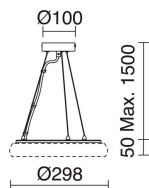

FRED 715B-L3135A-01 Wall Bracket/ Ceiling Fixture FRED LED SMD 35W 2940lm CRI80 3000K 125° - White

RECOMMENDED ACCESSORIES

A20A-715-01
Suspension kit FRED White

Material	Steel
Finish	[01] White