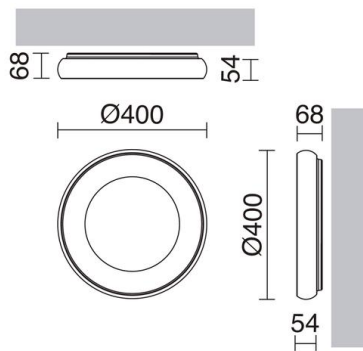

FRED 715B-L3135A-03 Wall Bracket/ Ceiling Fixture FRED LED SMD 35W 2940lm CRI80 3000K 125° - Grey

FRED is a family of practical and functional LED lighting that adapts to any kind of current modern space and environment, whether a public or private space. The FRED luminaires have been made from two versions, one shaped surface luminaire roofing and other shaped ceiling lamp or pendant lamp, with two and three sizes, respectively.

GENERAL DATA

Category	Surface
Family	Fred
Finish	l03l Grey
Location	Indoor
Installation	Ceiling, Wall
Body material	Aluminum
Diffuser material	Opal polycarbonate
ETIM class	EC0028g2
EAN	8433264071189

LIGHT SOURCES AND BEAMS

Sources	LED SMD 35W max. 2940lm 3000K CRI80
Energy efficiency	G
Beam	125° - Direct symmetric

TECHNICAL DATA

Dimensions	Height x Width x Mechanical suspension maximum length (mm): 68 x 400 x 1500
IP	IP40
Protection class	Class I
Frequency	50/60 Hz
Input voltage	110-240V AC V
Power factor	0.9
Auxiliary gear	Electronic
Sensors	-
Lifetime	40.000 h
LED lifetime L	80
LED lifetime B	50
Weight	1.6 Kg
ECORAE category I	LED-B
ECORAE I	0.4
Flammable surfaces	Yes

FRED 715B-L3135A-03 Wall Bracket/ Ceiling Fixture FRED LED SMD 35W 2940lm CRI80 3000K 125° - Grey

RECOMMENDED ACCESSORIES

A20A-715-03
Suspension kit FRED Grey

Material	Steel
Finish	[03] Grey

A20C-715-01
Surface Trim FRED White