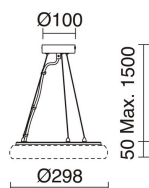

FRED 715B-L3135A-03 Wall Bracket/ Ceiling Fixture FRED LED SMD 35W 2940lm CRI80 3000K 125° - Grey

RECOMMENDED ACCESSORIES

A20A-715-03
Suspension kit FRED Grey

Material	Steel
Finish	[03] Grey