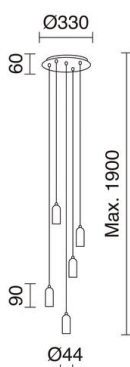

A TU ESTILO 717F-G05X1A-32

Suspended Lamp A TU ESTILO E27 5x60W Chrome

ATU STYLE is the family of lamps with the widest variety of finishes EXO Lighting. This collection of lights, stands out for its great versatility, mixing a steel body with a cotton screen set up in more than 10 colors to combine with space and encourage the decoration of the interior spaces. This family of lamps have been designed in three versions: ceiling lamp, hanging lamp and floor lamp. Novolux group recommends using FILAMENT LED lamps as a light source for this luminaire.

GENERAL DATA

Category	Pendant
Family	A tu estilo
Finish	[32] Chrome
Location	Indoor
Installation	Ceiling
Body material	Steel
ETIM class	EC001743
EAN	8435256538519

LIGHT SOURCES AND BEAMS

Sources	E27 LED Filament/Lamp Vintage 5x 60W max.
Lamp included	No
Beam	Diffuse

TECHNICAL DATA

Dimensions	Maximum height x Width (mm): 1900 x 330
IP	IP20
Protection class	Class I
Frequency	50/60 Hz
Input voltage	110-240V AC V
Weight	2.25 Kg
ECORAE category I	CAT-B

NOTES

Lamp not included