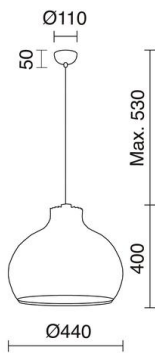

CUSKA 720A-G05X1A-50

Suspended Lamp CUSKA E27 60W Wood beech

Cuska is a ceiling lamp ideal for decoration and LED lighting of interior spaces in homes or hotels. Cuska is an ideal lamp to put on a table or meeting places since the design of its decoration and structure facilitates propagation of light. Cuska pendant lamp combines perfectly with wooden furniture with its wood finish beech and has a maximum length of 60 cm. Novolux group recommends using T2 LED lamp as a light source for this luminaire.

GENERAL DATA

Category	Pendant
Family	Cuska
Finish	[50] Wood beech
Location	Indoor
Installation	Ceiling
Body material	Wood
ETIM class	EC001743
EAN	8435258618363

LIGHT SOURCES AND BEAMS

Sources	E27 LED Bulb/TC-TSE/HAL 60W max.
Lamp included	No
Beam	Diffuse

TECHNICAL DATA

Dimensions	Maximum height x Diameter (mm): 930 x 440
IP	IP20
Protection class	Class II
Frequency	50/60 Hz
Input voltage	110-240V AC V
Weight	0.7 Kg
Lead wire length	600.0 mm
ECORAE category I	CAT-A

CUSKA 720A-G05X1A-50

Suspended Lamp CUSKA E27 60W Wood beech

COMPLEMENTARY IMAGES

PRODUCTS OF THE SAME FAMILY

Cuska S