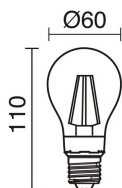

CUSKA 720B-G05X1A-50

Suspended Lamp CUSKA E27 60W Wood beech

RECOMMENDED ACCESSORIES

632C-L0506B-01
Lamp LED FILAMENT E27 LED
Bulb 6W 800lm CRI80 2700K 360°

Input voltage	110-240V AC
Frequency	50/60
Wattage (W)	6.0
IP	IP20
Protection class	Class I