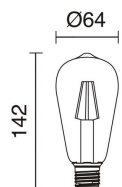

632G-L0504B-01
Lamp LED FILAMENT E27 LED
Bulb 4W 470lm CRI80 2700K 360°

Input voltage	220-240V AC
Frequency	50/60
Wattage (W)	4.0
IP	IP20
Protection class	Class I