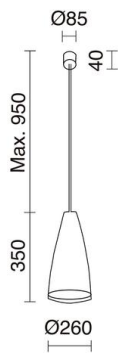

# CUSKA 720B-G05X1A-50

Suspended Lamp CUSKA E27 60W Wood beech

Cuska is a ceiling lamp ideal for decoration and LED lighting of interior spaces in homes or hotels. Cuska is an ideal lamp to put on a table or meeting places since the design of its decoration and structure facilitates propagation of light. Cuska pendant lamp combines perfectly with wooden furniture with its wood finish beech and has a maximum length of 60 cm. Novolux group recommends using T2 LED lamp as a light source for this luminaire.

## GENERAL DATA

Category	Pendant
Family	Cuska
Finish	[50] Wood beech
Location	Indoor
Installation	Ceiling
Body material	Wood
Diffuser material	Wood
ETIM class	EC001743
EAN	8435258624258

## TECHNICAL DATA

Dimensions	Height x Diameter (mm): 1300 x 260
IP	IP20
Protection class	Class II
Frequency	50/60 Hz
Input voltage	110-240V AC V
Weight	1.1 Kg
ECORAE category I	CAT-A