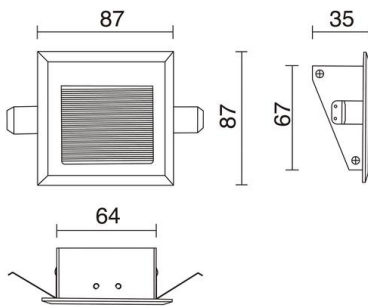

WINDOW 2 726A-L0103B-01 Wall recessed WINDOW 2 IP44 LED SMD 3W 160lm CRI80 3000K White

WINDOW 2 Shorts floor small to light diffusely passageways. His wavy inclined plane we can also serve as a reference in the wall itself which is embedded.

GENERAL DATA

Category	Recessed
Family	Window 2
Finish	[01] White
Location	Indoor
Installation	Wall
Body material	Aluminum
Diffuser material	Prismatic polycarbonate
ETIM class	EC000481
EAN	8435256543353

LIGHT SOURCES AND BEAMS

Sources	LED SMD 3W max. 160lm 3000K CRI80
Energy efficiency	G

TECHNICAL DATA

Dimensions	Depth x Length x Width (mm): 35 x 87 x 87
IP	IP44
Protection class	Class II
Frequency	50/60 Hz
Input voltage	220-240V AC V
Lifetime	50.000 h
LED lifetime L	80
LED lifetime B	20
Weight	0.4 Kg
Cut hole box included	Yes
Cut hole dimensions	Depth x Length x Width (mm): 48 x 83 x 83
ECORAE category I	LED-A