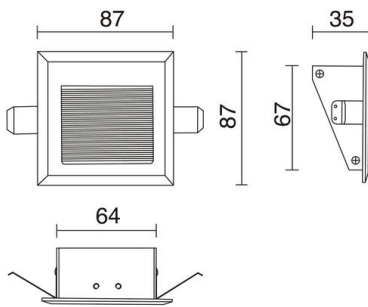

WINDOW 2 726A-L0103B-39 Wall recessed WINDOW 2 IP44 LED SMD 3W 160lm CRI80 3000K Anodized aluminum

WINDOW 2 Shorts floor small to light diffusely passageways. His wavy inclined plane we can also serve as a reference in the wall itself which is embedded.

GENERAL DATA

Category	Recessed
Family	Window 2
Finish	[39] Anodized aluminum
Location	Indoor
Installation	Wall
Body material	Aluminum
Diffuser material	Prismatic polycarbonate
ETIM class	EC000481
EAN	8435256543360

LIGHT SOURCES AND BEAMS

Sources	LED SMD 3W max. 160lm 3000K CRI80
Energy efficiency	G

TECHNICAL DATA

Dimensions	Depth x Length x Width (mm): 35 x 87 x 87
IP	IP44
Protection class	Class II
Frequency	50/60 Hz
Input voltage	220-240V AC V
Auxiliary gear	Electronic
Lifetime	50.000 h
LED lifetime L	80
LED lifetime B	20
Weight	0.4 Kg
Cut hole box included	Yes
Cut hole dimensions	Depth x Length x Width (mm): 48 x 83 x 83
ECORAE category I	LED-A