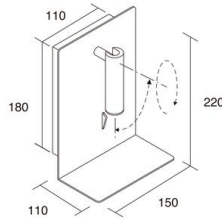

BALTIC 727G-L0103B-01 Reading Wall Bracket tilt BALTIC LED SMD 3W 251lm CRI80 3000K USB A-USB C White

The family BALTIC from Exo Lighting stands out for its modern and contemporary design in wall reading lamps, making it ideal for bedrooms and rooms in both homes and hotels. Available with LED technology. It incorporates one or two switches depending on the model. In its different versions, this luminaire offers a wall reader as a reading light and up to two USB inputs for charging compatible electronic devices.

GENERAL DATA

Category	Surface
Family	Baltic
Finish	[01] White
Location	Indoor
Installation	Wall
Body material	Steel
Diffuser material	Prismatic methacrylate
EAN	8433264353629

LIGHT SOURCES AND BEAMS

Sources	LED SMD 3W 251lm 3000K CRI80
Total flux	226 lm
Energy efficiency	G (3000K)
Beam	Directa

TECHNICAL DATA

Dimensions	Height x Width x Depth (mm): 220 x 150 x 110
IP	IP20
Protection class	Class I
Frequency	50/60 Hz
Input voltage	220-240V AC V
Output current	700 mA
Power factor	0.4
Auxiliary equipment brand	Kegu
Charger connector type	USB A-USB C
USB ports charging devices	(2) x 5V 2.1mA
Power switches	1
Lifetime	30.000 h
LED lifetime L	70
LED lifetime B	50
Weight	0.911 Kg
Tilt angle	90.0 °
Rotation angle	300.0 °