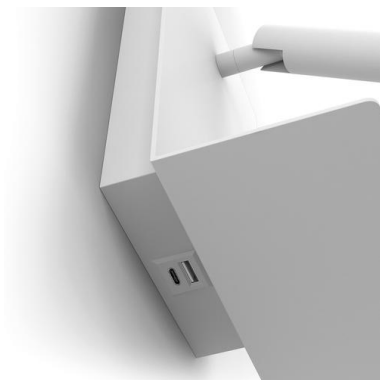

BALTIC 727G-L0103B-01 Reading Wall Bracket tilt BALTIC LED SMD 3W 251lm CRI80 3000K USB A-USB C White

The family BALTIC from Exo Lighting stands out for its modern and contemporary design in wall reading lamps, making it ideal for bedrooms and rooms in both homes and hotels. Available with LED technology. It incorporates one or two switches depending on the model. In its different versions, this luminaire offers a wall reader as a reading light and up to two USB inputs for charging compatible electronic devices.

GENERAL DATA

Category	Surface
Family	Baltic
Finish	[01] White
Location	Indoor
Installation	Wall
Body material	Steel
Diffuser material	Prismatic methacrylate
EAN	8433264353629

LIGHT SOURCES AND BEAMS

Sources	LED SMD 3W 251lm 3000K CRI80
Total flux	226 lm
Energy efficiency	G (3000K)
Beam	Directa

TECHNICAL DATA

Dimensions	Height x Width x Depth (mm): 220 x 150 x 110
IP	IP20
Protection class	Class I
Frequency	50/60 Hz
Input voltage	220-240V AC V
Output current	700 mA
Power factor	0.4
Auxiliary equipment brand	Kegu
Charger connector type	USB A-USB C
USB ports charging devices	(2) x 5V 2.1mA
Power switches	1
Lifetime	30.000 h
LED lifetime L	70
LED lifetime B	50
Weight	0.911 Kg
Tilt angle	90.0 °
Rotation angle	300.0 °

BALTIC 727G-L0103B-01 Reading Wall Bracket tilt BALTIC LED SMD 3W 251lm CRI80 3000K USB A-USB C White

COMPLEMENTARY IMAGES

PRODUCTS OF THE SAME FAMILY

Baltic

Baltic 2 USB

Baltic UP