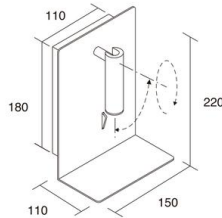

BALTIC 727G-L0103B-02 Reading Wall Bracket tilt BALTIC LED SMD 3W 251lm CRI80 3000K USB A-USB C Black

The family BALTIC from Exo Lighting stands out for its modern and contemporary design in wall reading lamps, making it ideal for bedrooms and rooms in both homes and hotels. Available with LED technology. It incorporates one or two switches depending on the model. In its different versions, this luminaire offers a wall reader as a reading light and up to two USB inputs for charging compatible electronic devices.

GENERAL DATA

Category	Surface
Family	Baltic
Finish	[02] Black
Location	Indoor
Installation	Wall
Body material	Steel
Diffuser material	Frosted methacrylate
EAN	8433264353636

LIGHT SOURCES AND BEAMS

Sources	LED SMD 3W 251lm 3000K CRI80
Total flux	226 lm
Energy efficiency	G (3000K)
Beam	Directa

TECHNICAL DATA

Dimensions	Height x Width x Depth (mm): 220 x 150 x 110
IP	IP20
Protection class	Class I
Frequency	50/60 Hz
Input voltage	220-240V AC V
Output current	700 mA
Power factor	0.4
Auxiliary equipment brand	Kegu
Charger connector type	USB A-USB C
USB ports charging devices	(2) x 5V 2.1mA
Power switches	1
Lifetime	30.000 h
LED lifetime L	70
LED lifetime B	50
Weight	0.911 Kg
Tilt angle	90.0 °
Rotation angle	300.0 °