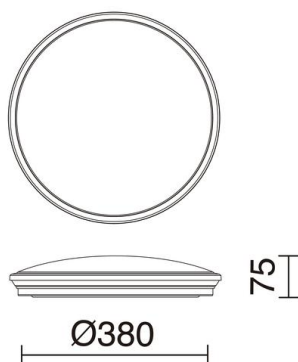

CARME 731C-L4130B-01 Ceiling Fixture CARME IP44 LED SMD 27.50W 2730lm/3330lm/3090lm CRI80 3000K/4000K/6000K White

The CARME family of surface-mounted luminaires, with two sizes and two different types of diffusers, can be adapted to any space thanks to its compact and discreet design. You can choose between 3000K, 4000K and 6000K.

GENERAL DATA

Category	Surface
Family	Carme
Finish	[o1] White
Location	Indoor
Installation	Ceiling
Body material	Steel
Diffuser material	Poliestireno
Frame material	Polycarbonate
ETIM class	EC0028g2
EAN	8433264112295

LIGHT SOURCES AND BEAMS

Sources	LED SMD 27.5W max. 2730lm/3330lm/3090lm 3000K/4000K/6000K CRI80
Energy efficiency	F

TECHNICAL DATA

Dimensions	Diameter x Height (mm): 380 x 75
IP	IP44
Protection class	Class I
Frequency	50/60 Hz
Input voltage	220-240V AC V
Output current	250 mA
Power factor	0.9
Lifetime	40,000 h
LED lifetime L	70
LED lifetime B	20
Cable outlets	1